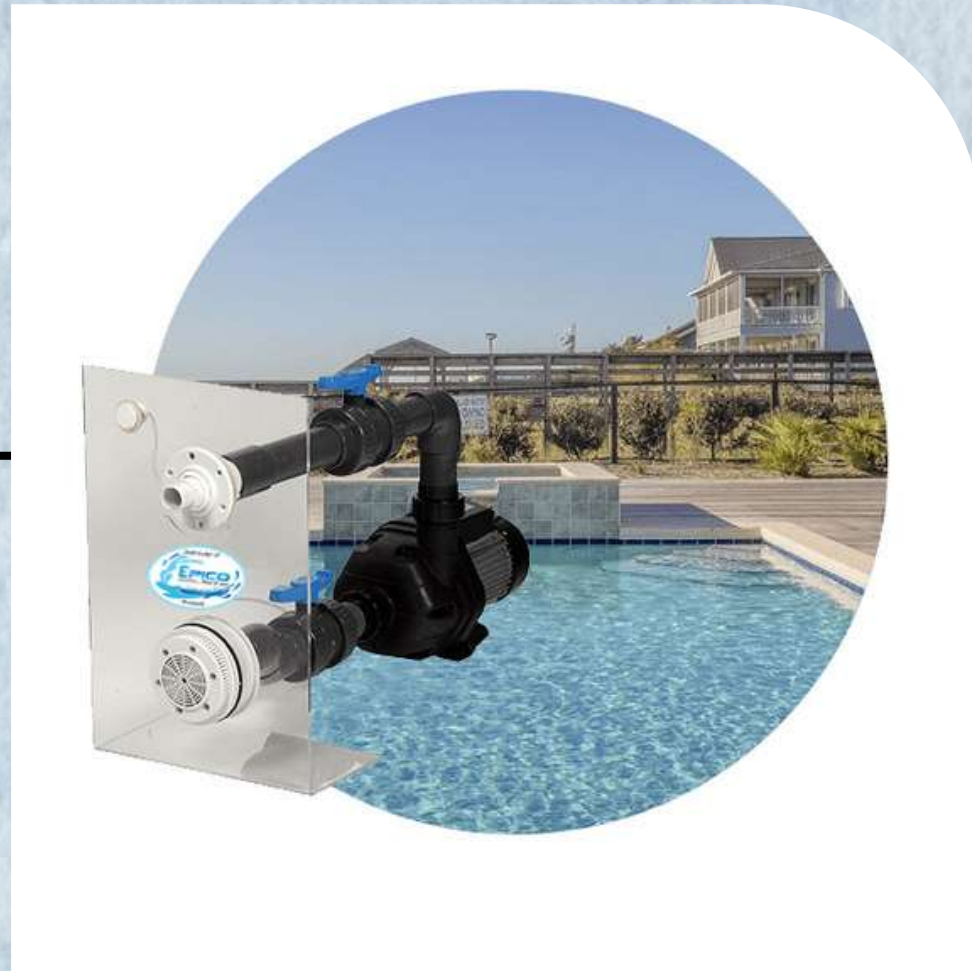

Swimming Pool Counter Current System

PRODUCT DETAILS :

Power Source	Electric
Voltage	220 V
Frequency	50 Hz
Brand	Epico
Material	Stainless Steel, Plastic
Motor Pump	3HP or 5.5HP